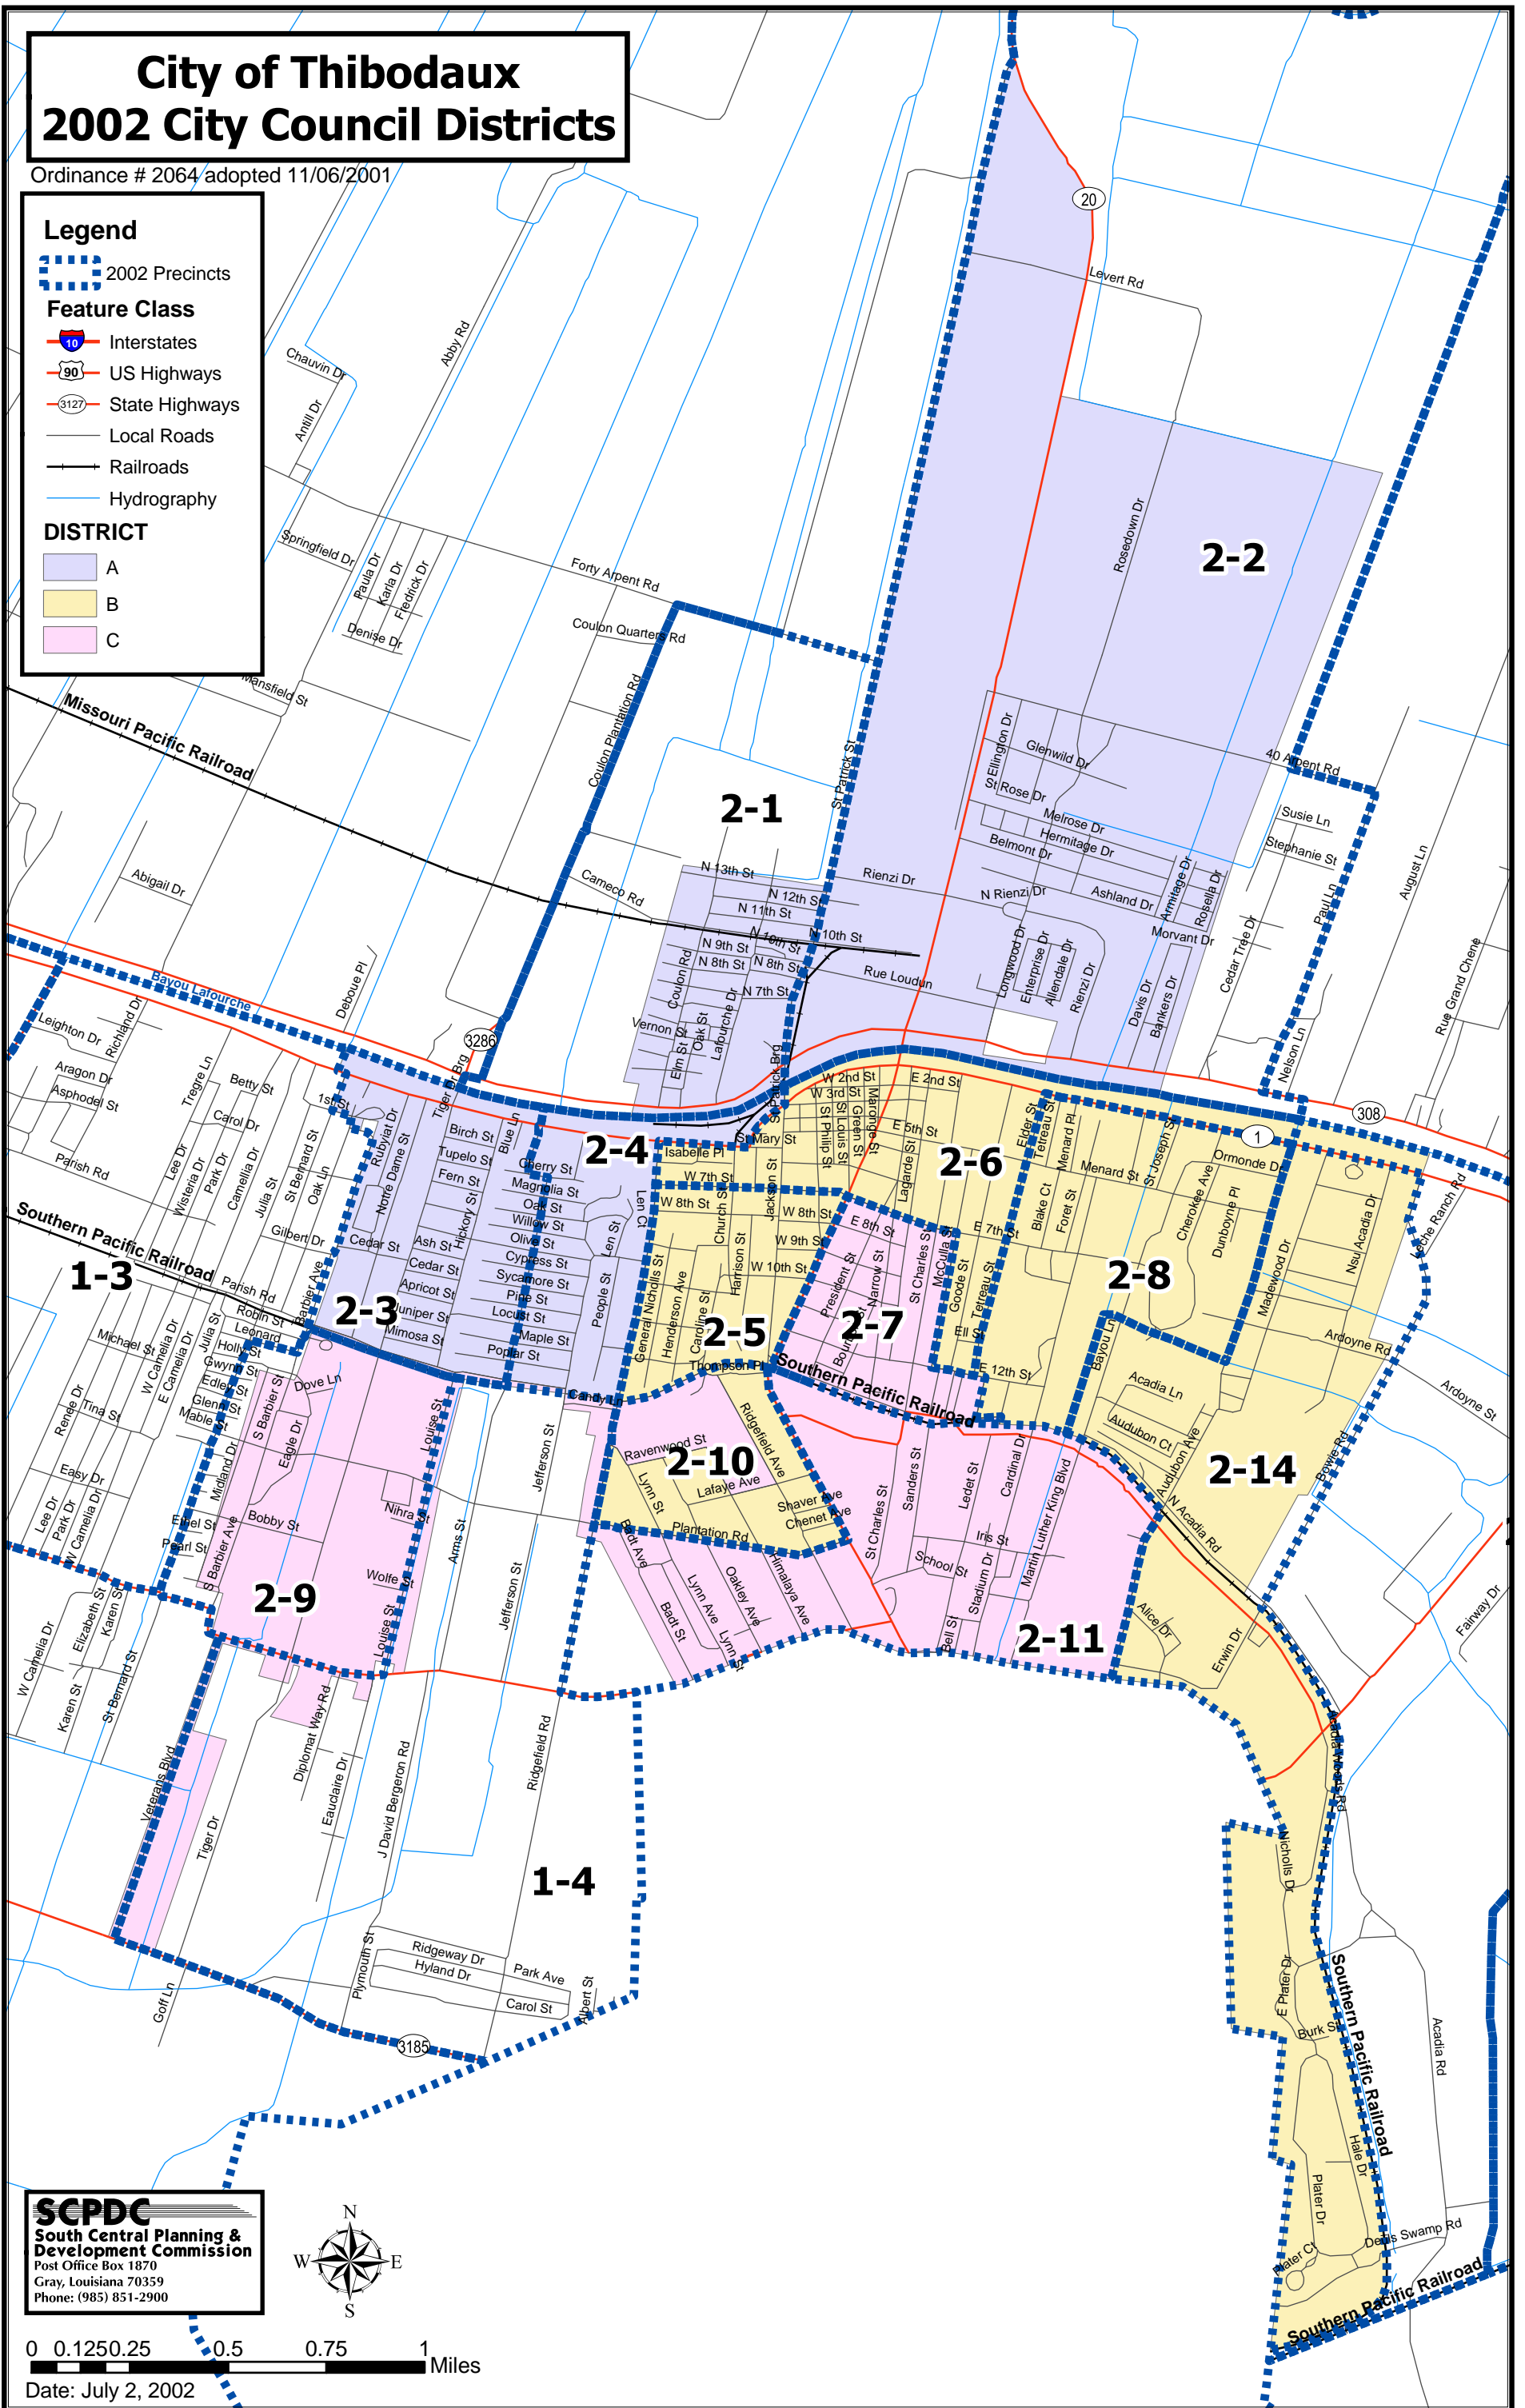

City of Thibodaux 2002 City Council Districts

Ordinance # 2064 adopted 11/06/2001

Legend

2002 Precincts

Feature Class

- Interstates
- US Highways
- State Highways
- Local Roads
- Railroads
- Hydrography

DISTRICT

- A
- B
- C

SCPDC
South Central Planning &
Development Commission
Post Office Box 1870
Gray, Louisiana 70359
Phone: (985) 851-2900

0 0.1250.25 0.5 0.75 1 Miles

Date: July 2, 2002