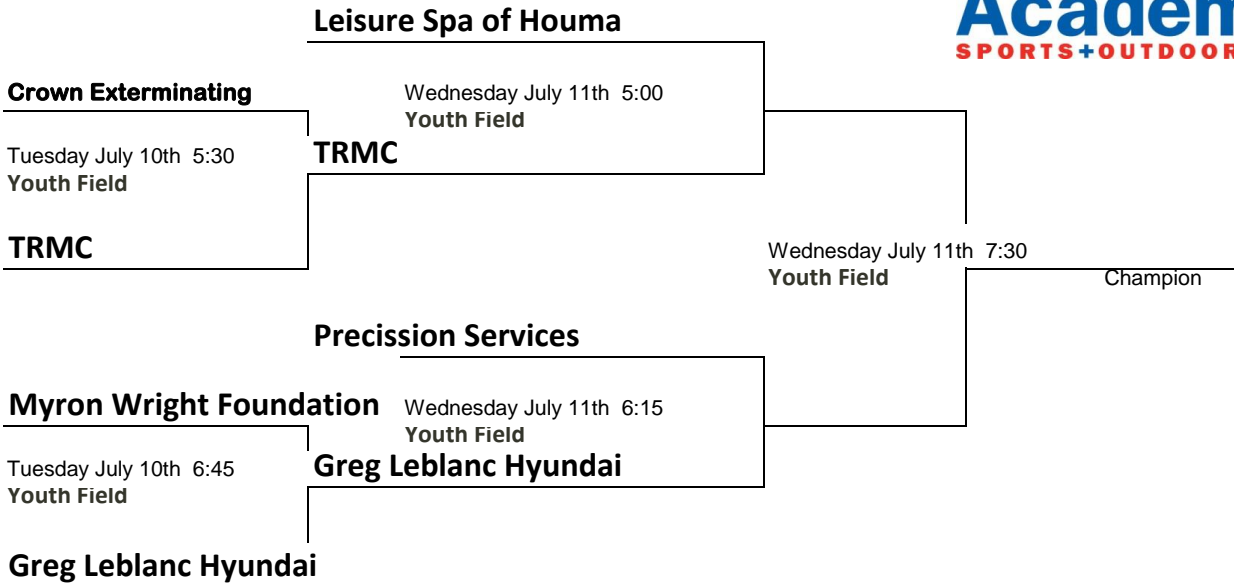

**2018
Boys Baseball
(9-10)**

**GAME SCHEDULE
YOUTH FIELD**

	Mon 4-Jun	Wed 6-Jun	Sat 9-Jun	Mon 11-Jun	Wed 13-Jun
5:00PM-6:15PM	1 V 2	1 V 3	1 v 6 (9:00am)	3 V 6	4 V 5
6:15PM-7:30PM	3 V 4	2 V 5	2 v 3 (10:15am)	1 V 5	2 V 3
7:30PM-8:45PM	5 V 6	4 V 6	4 v 5 (11:30am)	2 V 4	1 V 6
			1 v 4 (12:45pm)		
			2 v 6 (11:30pm) MINORS		
			3 v 5 (12:45pm) MINORS		

	Mon 18-Jun	Wed 20-Jun	Mon 25-Jun	Wed 27-Jun	Mon 2-Jul	Tues 3-Jul	Wed 5-Jul
5:00PM-6:15PM	1 V 4	5 V 6	4 V 6	3 V 6	5 v 3	1 V 6	Holiday
6:15PM-7:30PM	2 V 6	3 V 4	2 V 5	1 V 5	2 v 6	2 V 3	Holiday
7:30PM-8:45PM	3 V 5	1 V 2	1 V 3	2 V 4	1 v 4	4 V 5	Holiday

- Team 1   **Precision Services**
- Team 2   **Leisure Spa of Houma**
- Team 3   **Greg Leblanc Hyundai**
- Team 4   **Thibodaux Regional Medical Center**
- Team 5   **Myron Wright Foundation**
- Team 6   **Crown Exterminating**