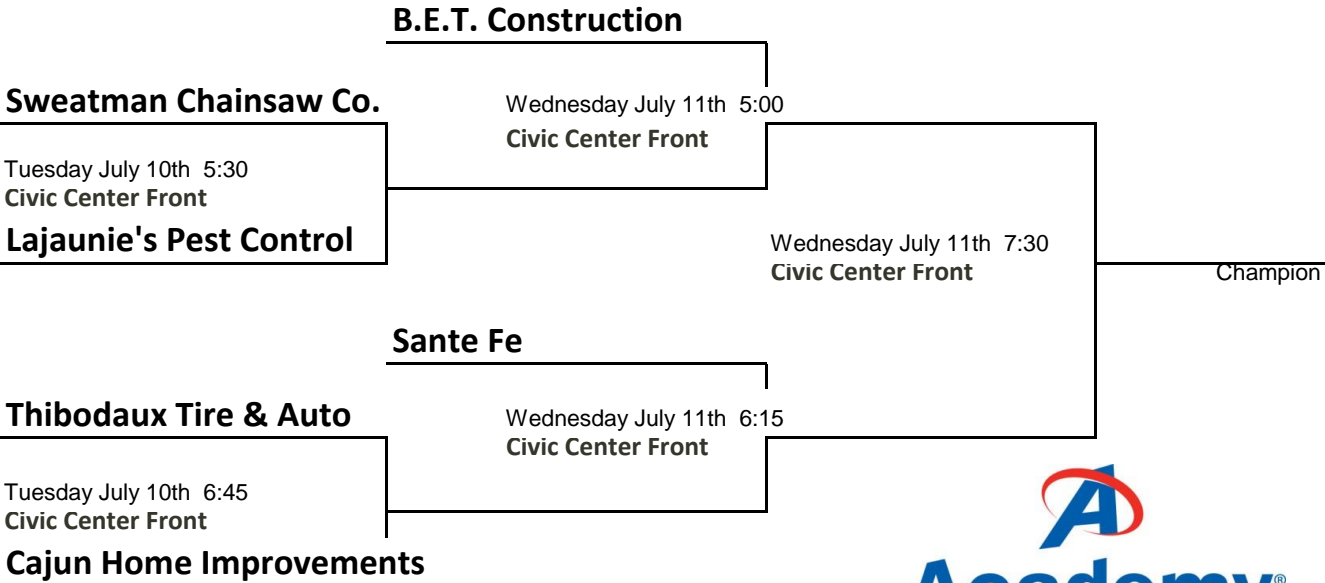

2018
Girls 10-11

GAME SCHEDULE
CIVIC CENTER (FRONT FIELD)

Peltier Park
Majors Field

	Mon 4-Jun	Wed 6-Jun	Mon 11-Jun	Wed 13-Jun	Mon 18-Jun	Tues 19-Jun
5:00PM-6:15PM	1 V 2	1 V 3	3 V 6	4 V 5	1 V 4	1 V 2
6:15PM-7:30PM	3 V 4	2 V 5	1 V 5	2 V 3	2 V 6	3 V 4
7:30PM-8:45PM	5 V 6	4 V 6	2 V 4	1 V 6	3 V 5	5 V 6

Peltier Park
Majors Field

Civic Center
Back Field

	Wed 20-Jun	Thurs 21-Jun	Mon 25-Jun	Wed 27-Jun	Mon 2-Jul	Tues 3-Jul	Wed 4-Jul
5:00PM-6:15PM	5 V 6	3 V 6	4 V 6	3 V 6	1 V 6	3 V 6	Holiday
6:15PM-7:30PM	3 V 4	1 V 5	2 V 5	1 V 5	2 V 3	1 V 5	Holiday
7:30PM-8:45PM	1 V 2	2 V 4	1 V 3	2 V 4	4 V 5	2 V 4	Holiday

- Team 1   **Cajun Home Improvements**
- Team 2   **B.E.T. Construction**
- Team 3   **Thibodaux Tire & Auto**
- Team 4   **Sante Fe**
- Team 5   **Lajaunie's Pest Control**
- Team 6   **Sweatman Chainsaw Co.**