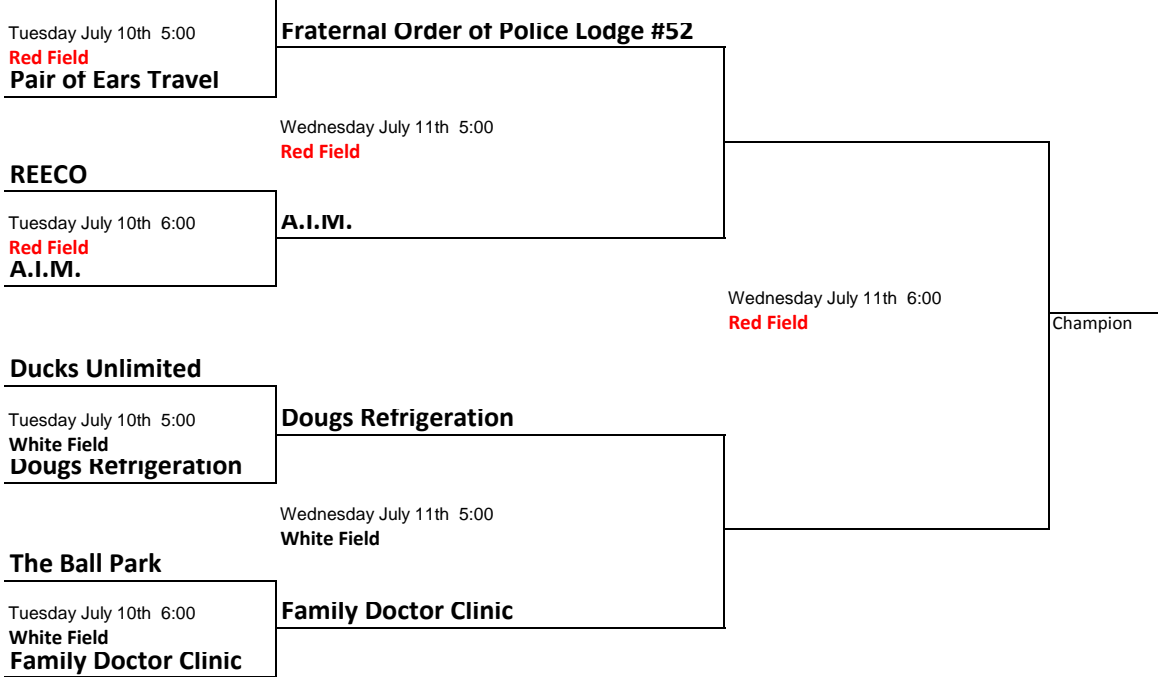

Fraternal Order of Police Lodge #52