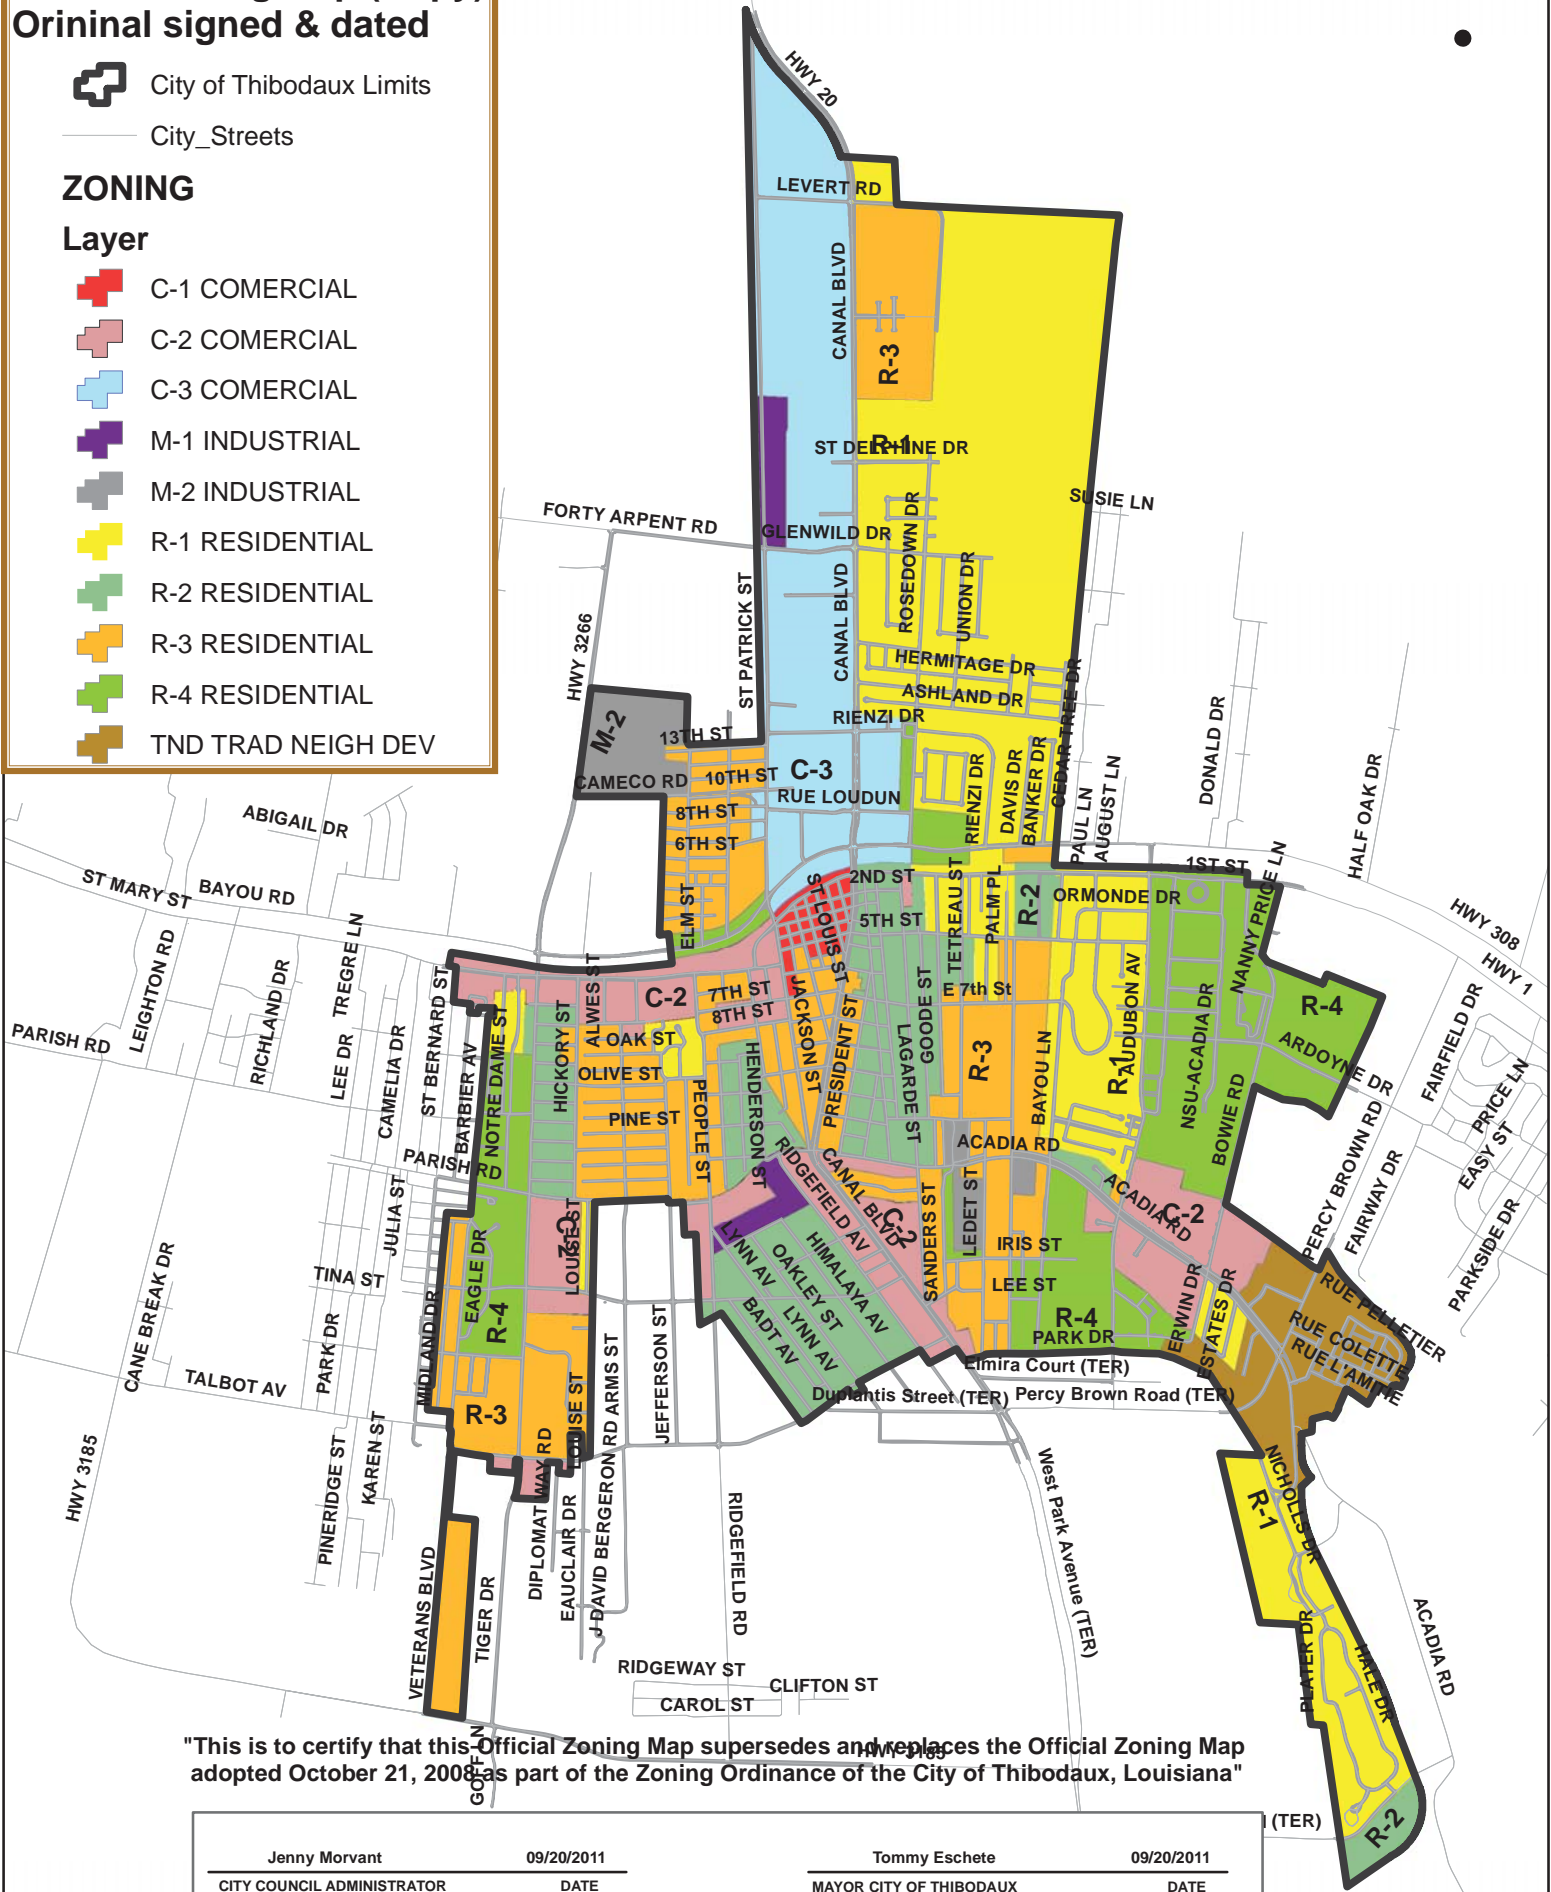

Official Zoning Map (Copy) Original signed & dated

City of Thibodaux Limits

City_Streets

ZONING

Layer

- C-1 COMERCIAL
- C-2 COMERCIAL
- C-3 COMERCIAL
- M-1 INDUSTRIAL
- M-2 INDUSTRIAL
- R-1 RESIDENTIAL
- R-2 RESIDENTIAL
- R-3 RESIDENTIAL
- R-4 RESIDENTIAL
- TND TRAD NEIGH DEV

"This is to certify that this Official Zoning Map supersedes and replaces the Official Zoning Map adopted October 21, 2008 as part of the Zoning Ordinance of the City of Thibodaux, Louisiana"

Jenny Morvant CITY COUNCIL ADMINISTRATOR	09/20/2011 DATE
Tommy Eschete MAYOR CITY OF THIBODAUX	09/20/2011 DATE